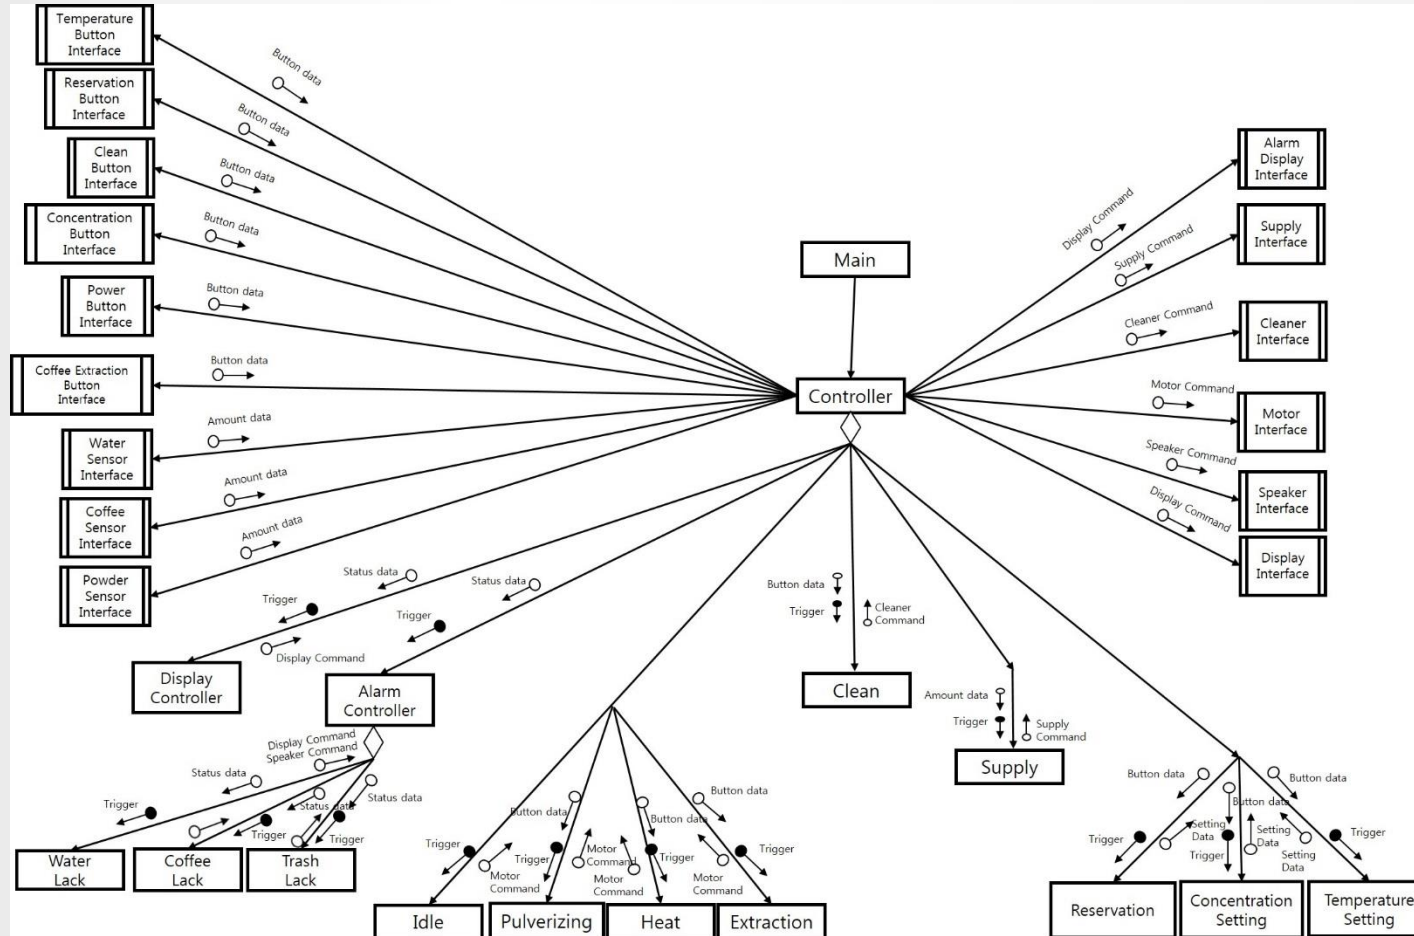

A decorative graphic consisting of a central white circle, surrounded by a ring of colored circles and semi-circles. The colors include white, light blue, teal, and dark blue. The circles are arranged in a circular pattern, with some being solid and others being semi-circles.

DFD level 3 - Display Control

Main Controller 2.1.1

Main Controller 2.1.1

Main Controller 2.2.1

Main Controller 2.8.1

CONTENTS

2. SD

Input / Output / Control

Control		
Input	Process	Output
·Status data ·Motor Command ·Cleaner Command ·Supply Command	·Display Controller ·Alarm Controller ·Motor Controller ·Cleaner Controller ·Supply Controller ·Setting Controller	·Display ·Speaker ·Motor Command ·Cleaner Command ·Supply Command ·Setting Data

Input / Output / Control

Structured Chart(basic)

Structured Chart (basic)

Structured Chart(advanced)

Structured Chart (advanced)

COMMENT

감사합니다