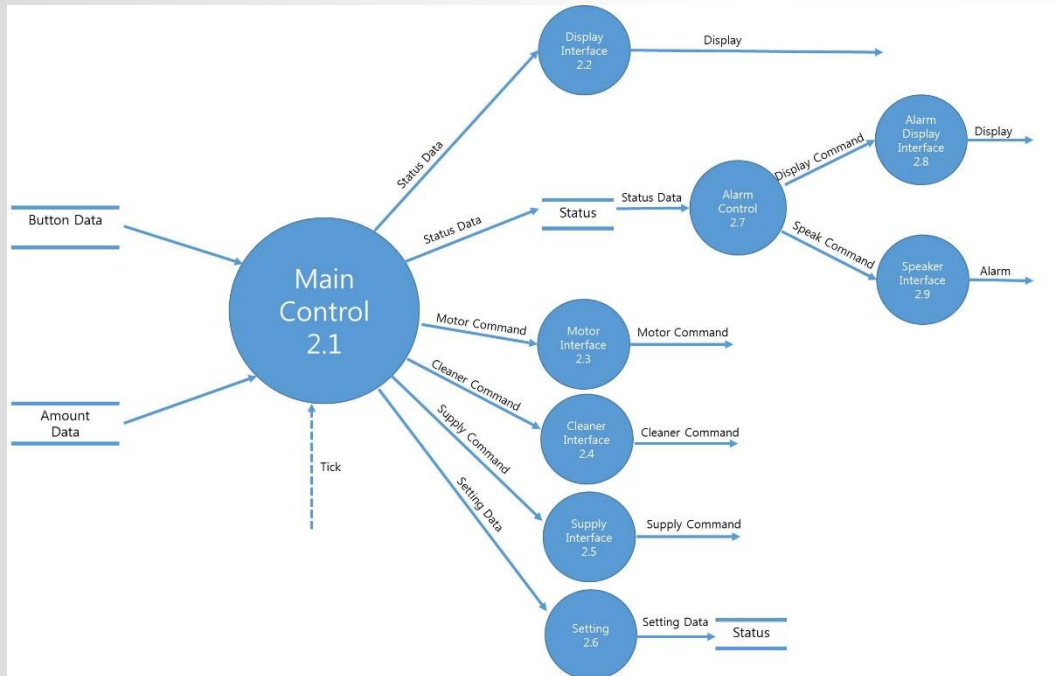

A decorative graphic consisting of a central white circle, surrounded by a ring of colored circles and semi-circles. The colors include white, light blue, teal, and dark blue. The circles are arranged in a circular pattern, with some being solid and others being semi-circles.

2. SD

2.1 Structured Design

2.2 Structured Charts (basic)

2.3 Structured Charts (advanced)

CONTENTS

1. SA 수정사항

DFD level 2

DFD level 2

DFD level 3 - Display Control

Main Controller 2.1.1

Main Controller 2.1.1

Main Controller 2.2.1

Main Controller 2.8.1

CONTENTS

2. SD

Input / Output / Control

Control		
Input	Process	Output
·Status data ·Motor Command ·Cleaner Command ·Supply Command	·Display Controller ·Alarm Controller ·Motor Controller ·Cleaner Controller ·Supply Controller ·Setting Controller	·Display ·Speaker ·Motor Command ·Cleaner Command ·Supply Command ·Setting Data