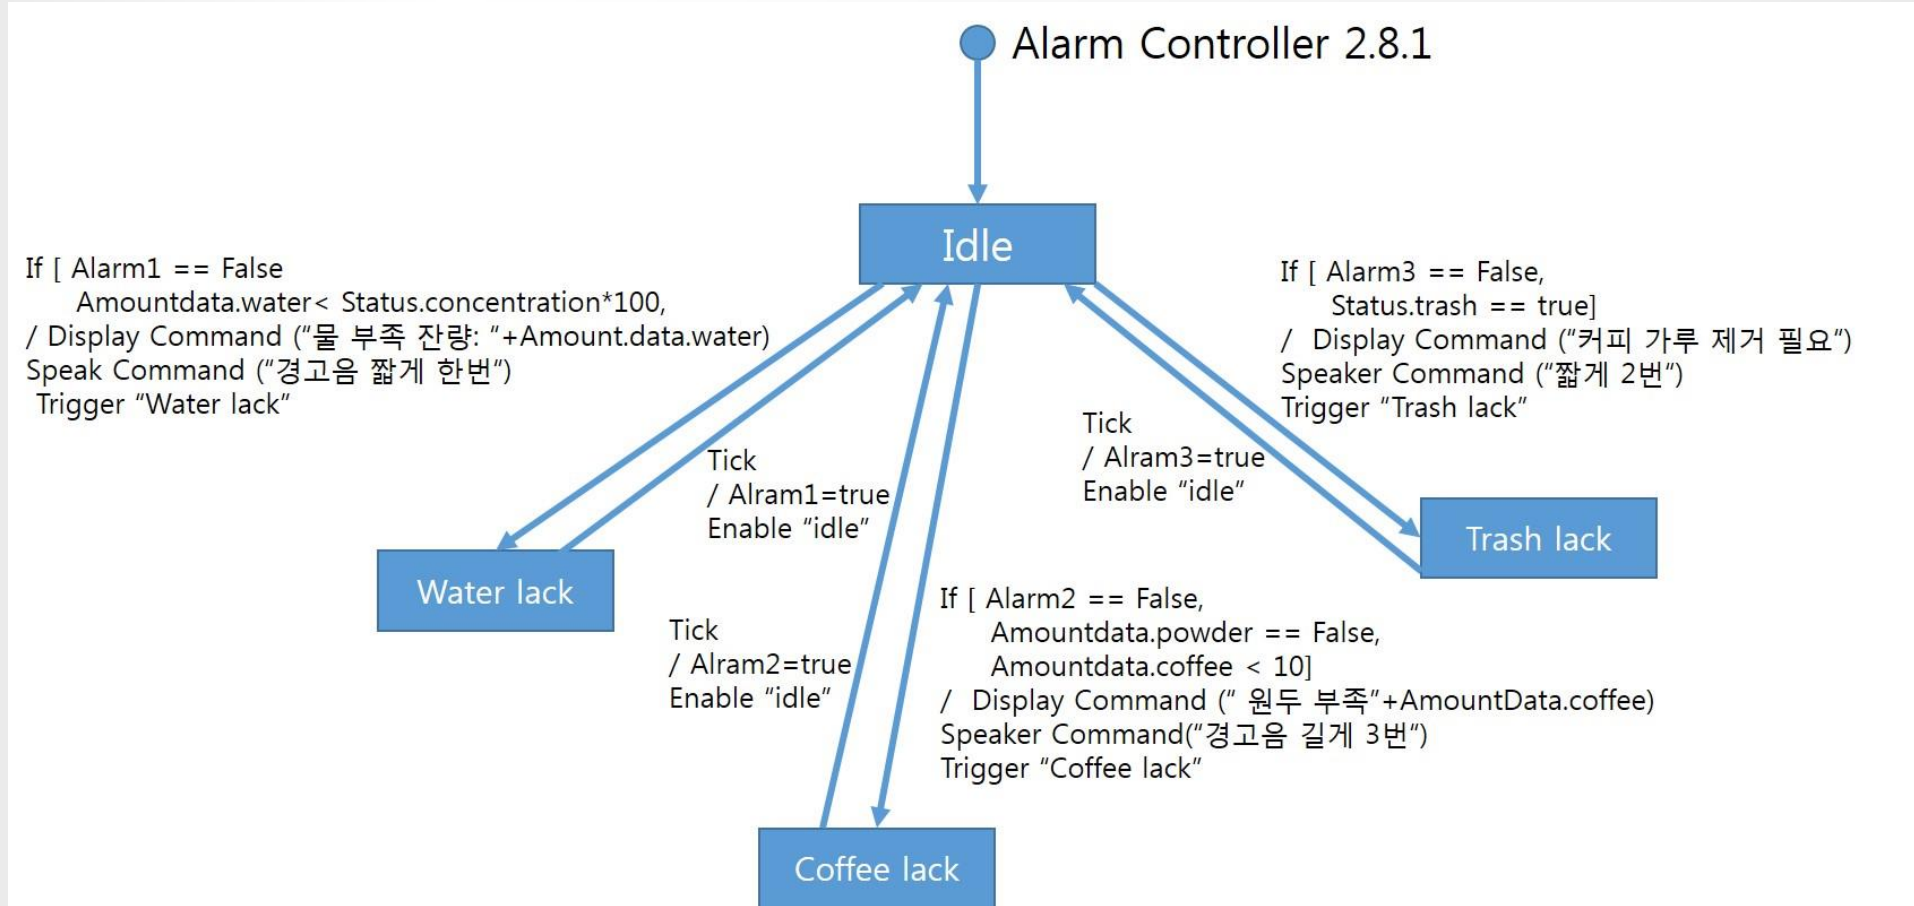

DFD level 3 - Display Control

Main Controller 2.1.1

Main Controller 2.1.1

Main Controller 2.2.1

Main Controller 2.8.1

CONTENTS

2. SD

Input / Output / Control

Control		
Input	Process	Output
·Status data ·Motor Command ·Cleaner Command ·Supply Command	·Display Controller ·Alarm Controller ·Motor Controller ·Cleaner Controller ·Supply Controller ·Setting Controller	·Display ·Speaker ·Motor Command ·Cleaner Command ·Supply Command ·Setting Data