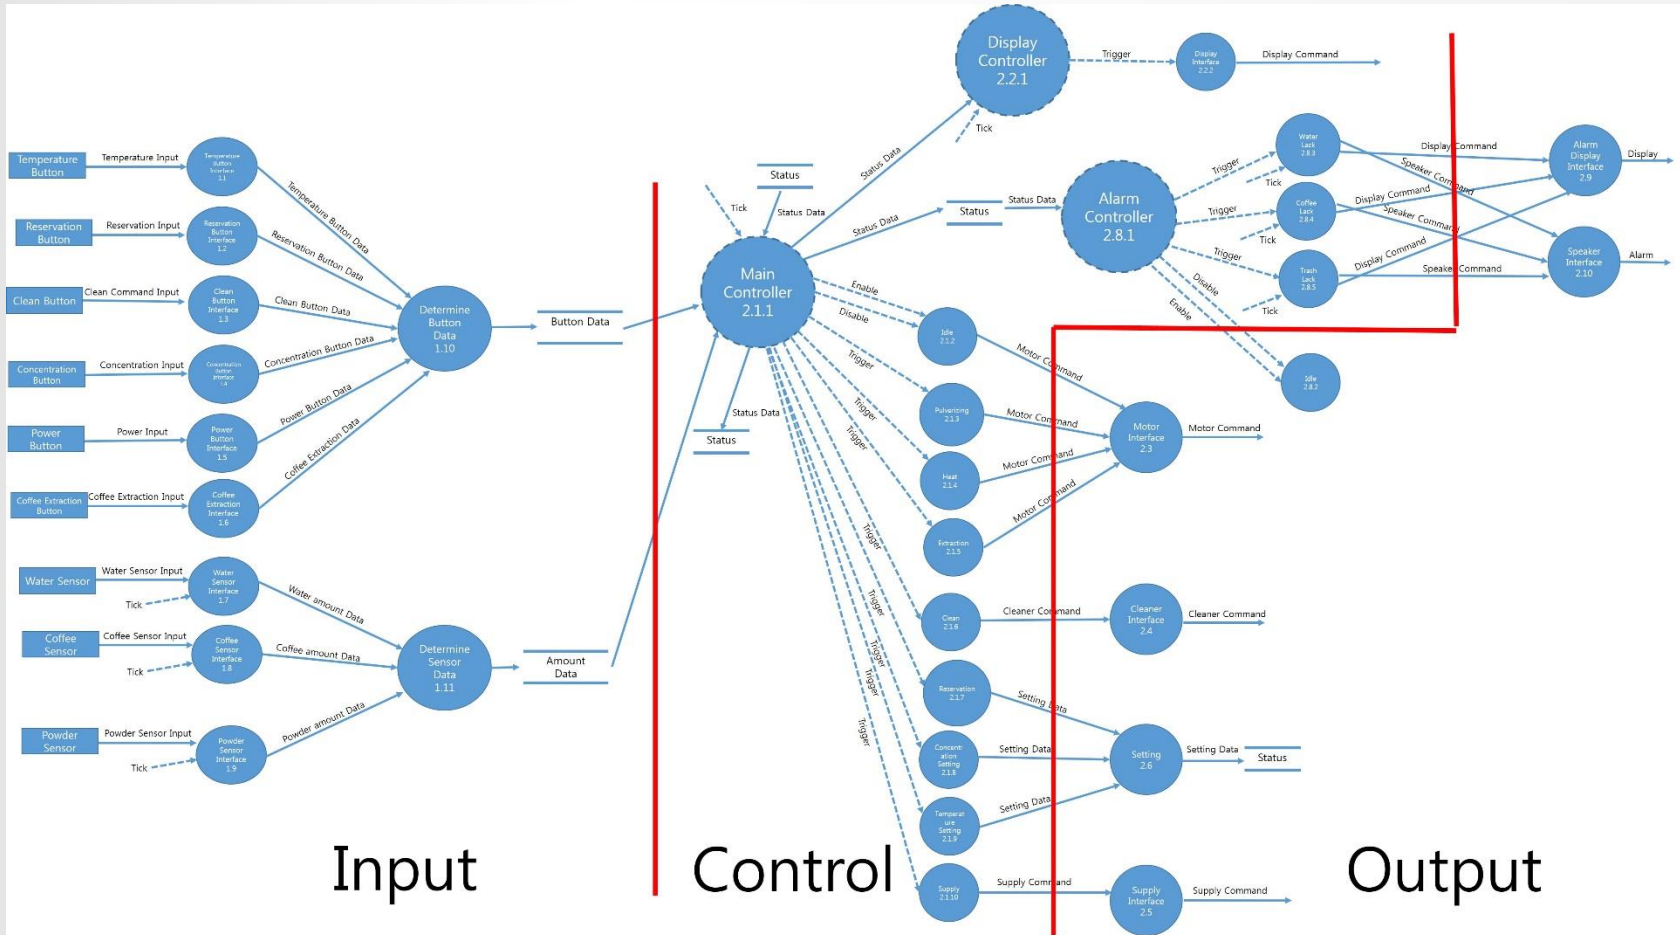

2. SD

2.1 Structured Design

2.2 Structured Charts (basic)

2.3 Structured Charts (advanced)

CONTENTS

1. SA 수정사항

DFD level 2

DFD level 2

DFD level 3 - Display Control

Main Controller 2.1.1

Main Controller 2.1.1

Main Controller 2.2.1

Main Controller 2.8.1

CONTENTS

2. SD

Input / Output / Control

Control		
Input	Process	Output
·Status data ·Motor Command ·Cleaner Command ·Supply Command	·Display Controller ·Alarm Controller ·Motor Controller ·Cleaner Controller ·Supply Controller ·Setting Controller	·Display ·Speaker ·Motor Command ·Cleaner Command ·Supply Command ·Setting Data

Input / Output / Control

Structured Chart(basic)

Structured Chart (basic)

Structured Chart(advanced)

Structured Chart (advanced)

COMMENT

감사합니다