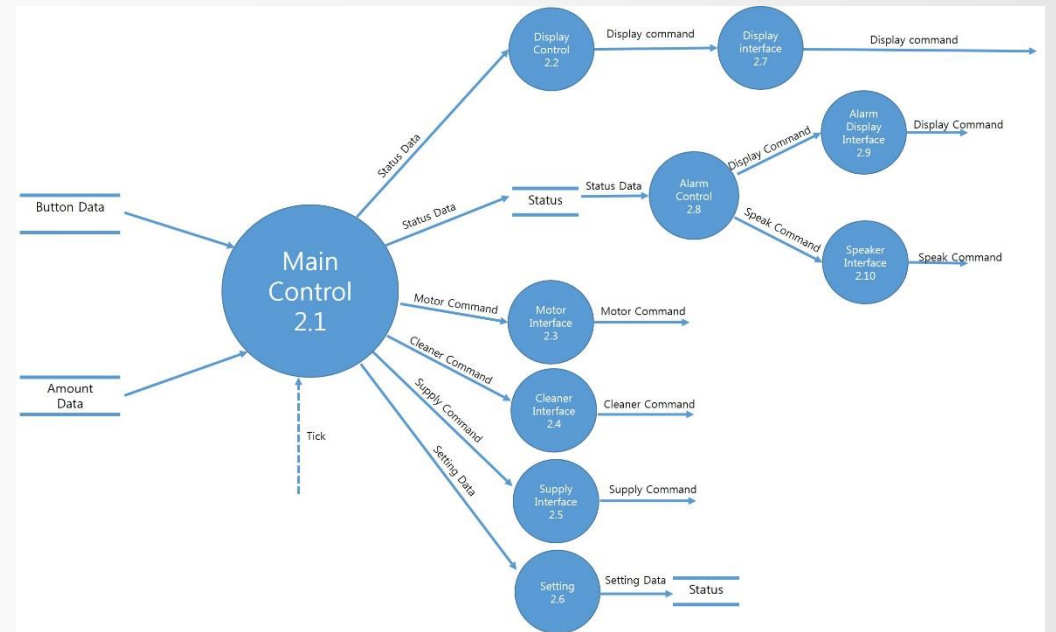

A decorative graphic consisting of a central white circle, surrounded by a ring of colored circles and semi-circles. The colors include white, light blue, teal, and dark blue. The circles are arranged in a circular pattern, with some being solid and others being semi-circles.

2. SD

2.1 Structured Design

2.2 Structured Charts (basic)

2.3 Structured Charts (advanced)

CONTENTS

1. SA 수정사항

DFD level 2

DFD level 2

DFD level 3 - Display Control

Main Controller 2.1.1

Main Controller 2.1.1

Main Controller 2.2.1

Main Controller 2.8.1

CONTENTS

2. SD

Input / Output / Control

Control		
Input	Process	Output
·Status data ·Motor Command ·Cleaner Command ·Supply Command	·Display Controller ·Alarm Controller ·Motor Controller ·Cleaner Controller ·Supply Controller ·Setting Controller	·Display ·Speaker ·Motor Command ·Cleaner Command ·Supply Command ·Setting Data