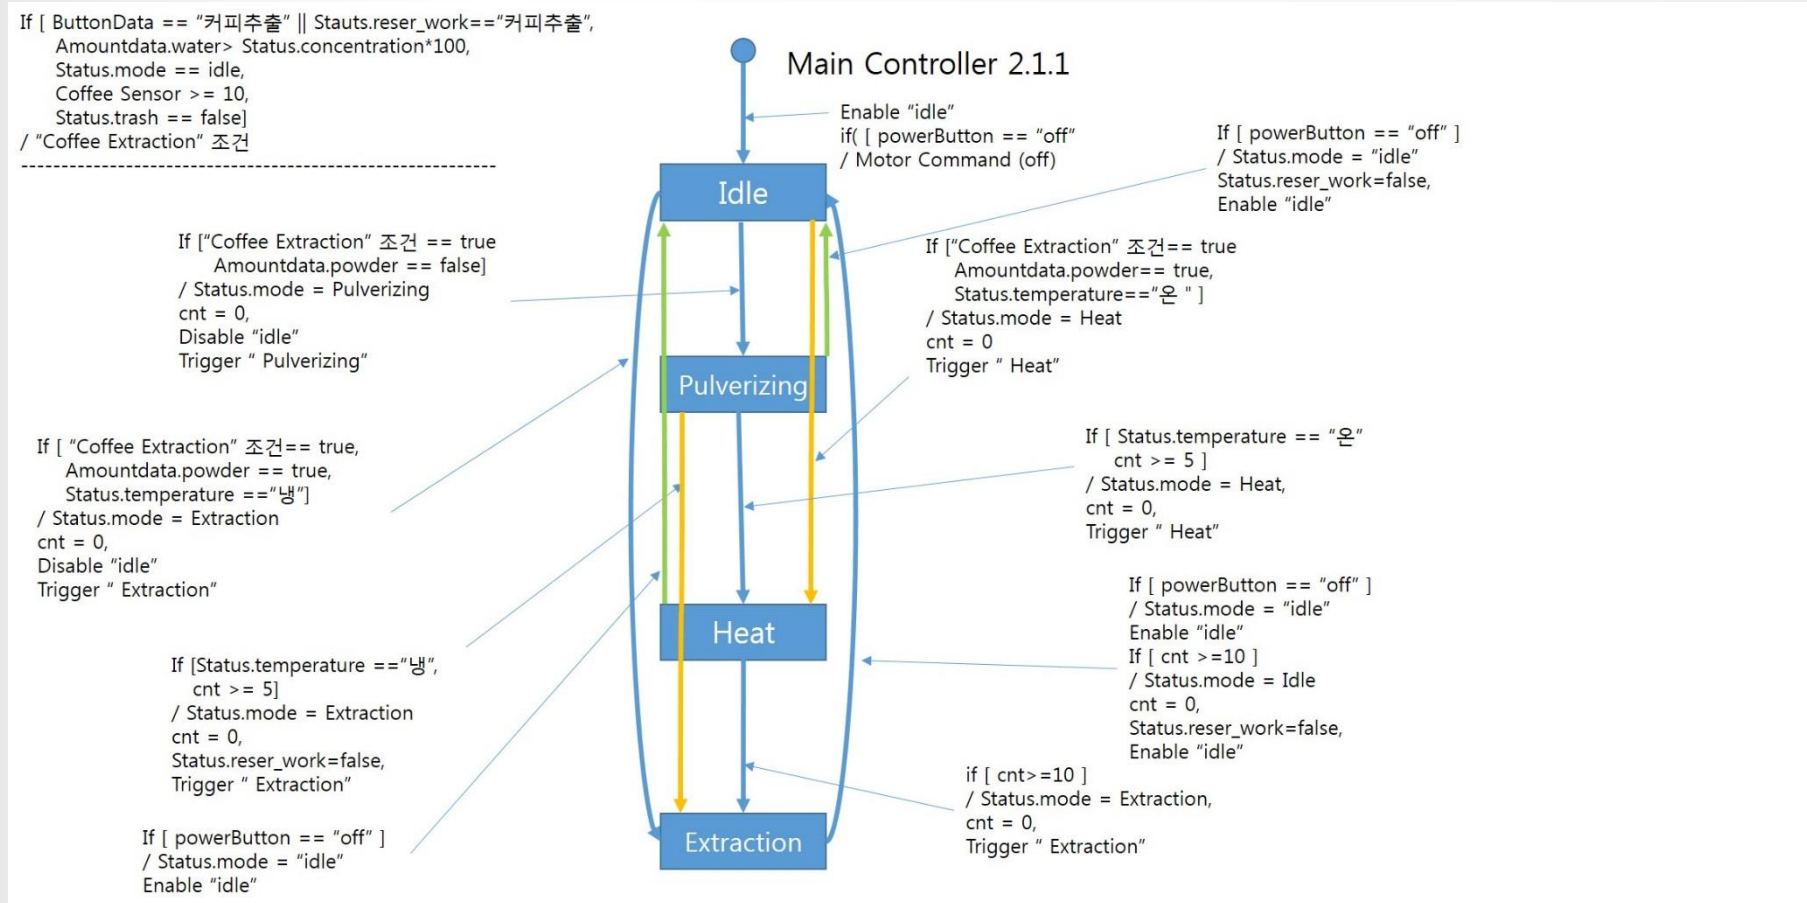

2. SD

2.1 Structured Design

2.2 Structured Charts (basic)

2.3 Structured Charts (advanced)

CONTENTS

1. SA 수정사항

DFD level 2

DFD level 2

DFD level 3 - Display Control

Main Controller 2.1.1

Main Controller 2.1.1

Main Controller 2.2.1

Main Controller 2.8.1

CONTENTS

2. SD

Input / Output / Control

Control		
Input	Process	Output
·Status data ·Motor Command ·Cleaner Command ·Supply Command	·Display Controller ·Alarm Controller ·Motor Controller ·Cleaner Controller ·Supply Controller ·Setting Controller	·Display ·Speaker ·Motor Command ·Cleaner Command ·Supply Command ·Setting Data

Input / Output / Control

Structured Chart(basic)

Structured Chart (basic)

Structured Chart(advanced)

Structured Chart (advanced)

COMMENT

감사합니다