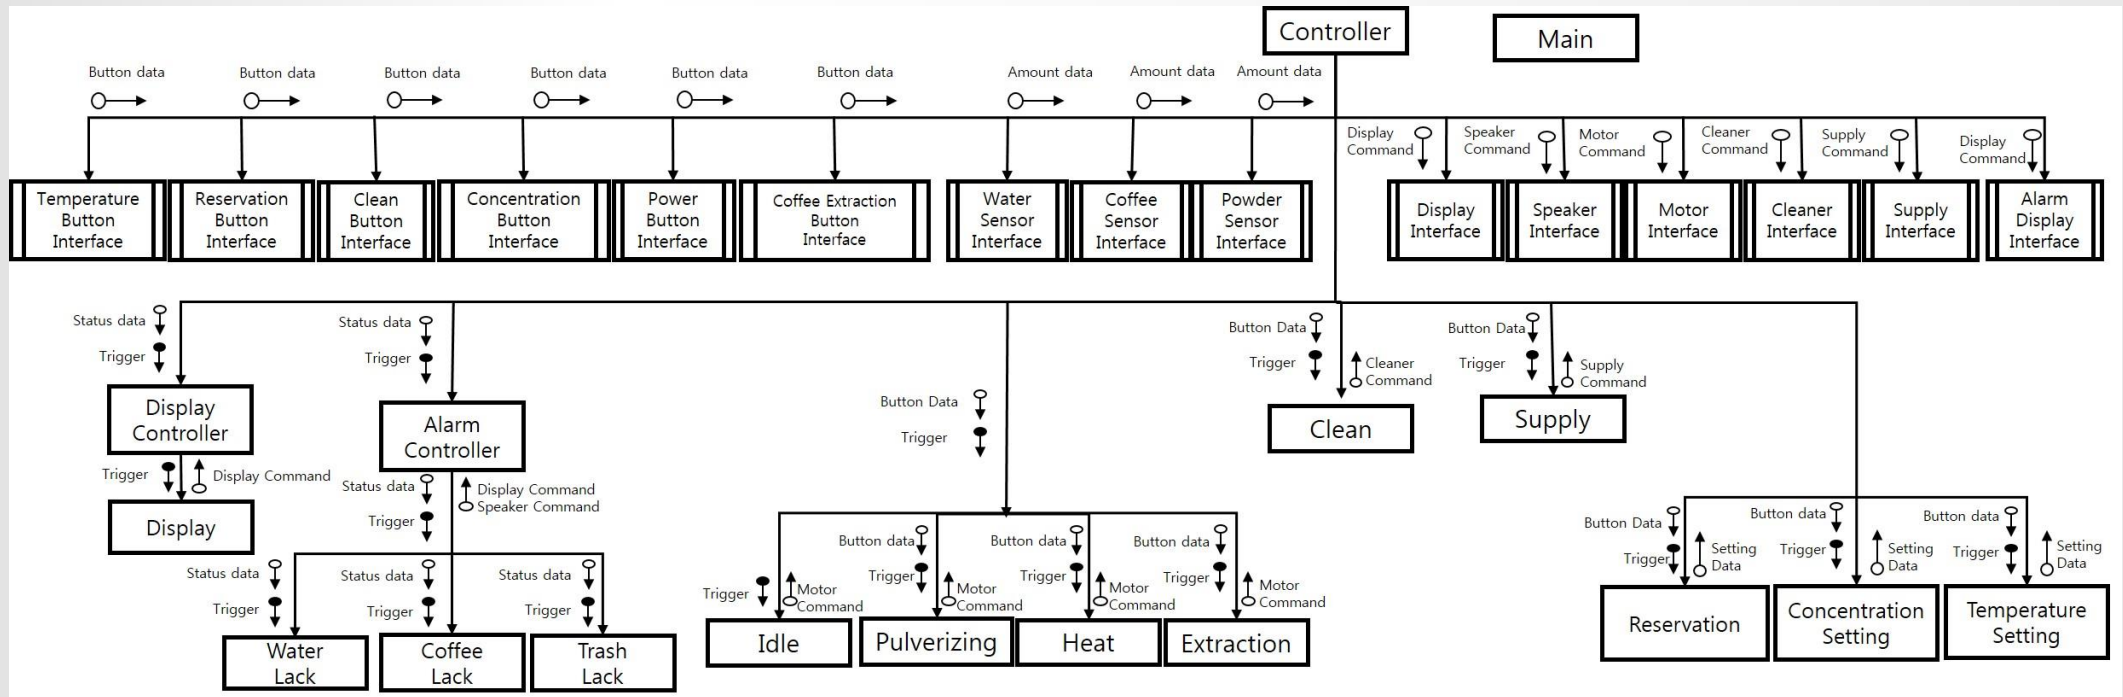

DFD level 3 - Display Control

Main Controller 2.1.1

Main Controller 2.1.1

Main Controller 2.2.1

Main Controller 2.8.1

CONTENTS

2. SD

Input / Output / Control

Control		
Input	Process	Output
·Status data ·Motor Command ·Cleaner Command ·Supply Command	·Display Controller ·Alarm Controller ·Motor Controller ·Cleaner Controller ·Supply Controller ·Setting Controller	·Display ·Speaker ·Motor Command ·Cleaner Command ·Supply Command ·Setting Data

Input / Output / Control

Structured Chart(basic)

Structured Chart (basic)

Structured Chart(advanced)

Structured Chart (advanced)

COMMENT

감사합니다