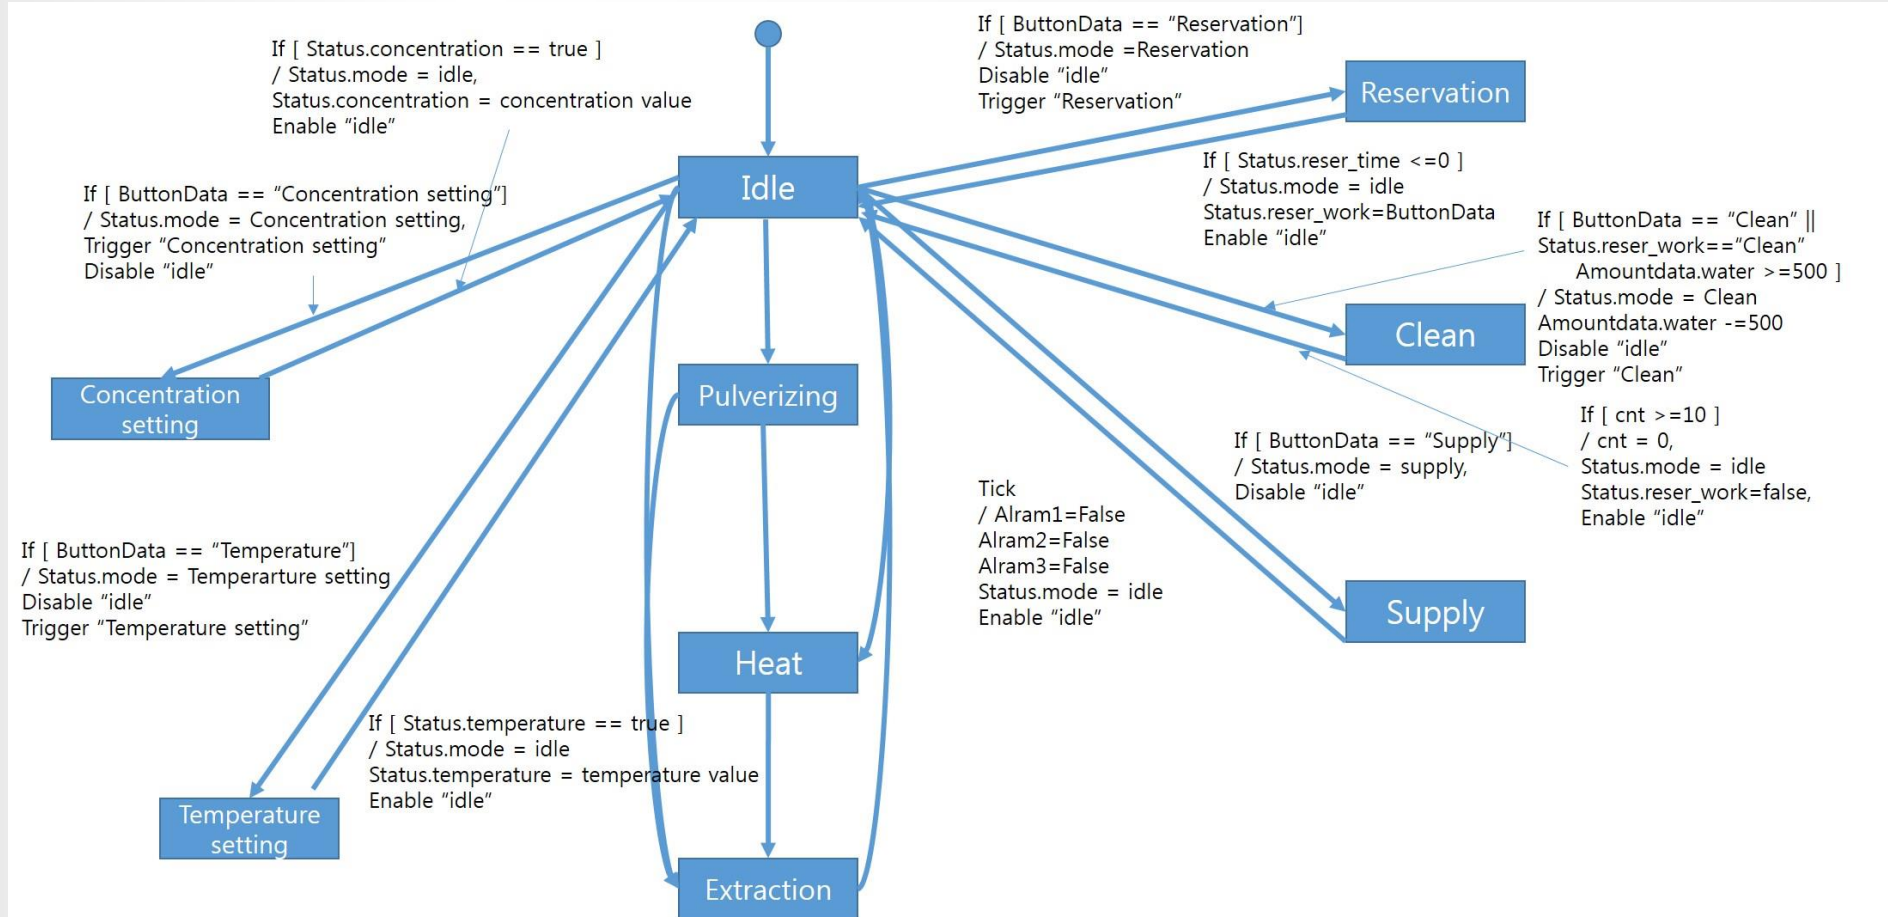

2. SD

2.1 Structured Design

2.2 Structured Charts (basic)

2.3 Structured Charts (advanced)

CONTENTS

1. SA 수정사항

DFD level 2

DFD level 2

DFD level 3 - Display Control

Main Controller 2.1.1

Main Controller 2.1.1

Main Controller 2.2.1

Main Controller 2.8.1

CONTENTS

2. SD

Input / Output / Control

Control		
Input	Process	Output
·Status data ·Motor Command ·Cleaner Command ·Supply Command	·Display Controller ·Alarm Controller ·Motor Controller ·Cleaner Controller ·Supply Controller ·Setting Controller	·Display ·Speaker ·Motor Command ·Cleaner Command ·Supply Command ·Setting Data

Input / Output / Control

Structured Chart(basic)

Structured Chart (basic)

Structured Chart(advanced)

Structured Chart (advanced)

COMMENT

감사합니다